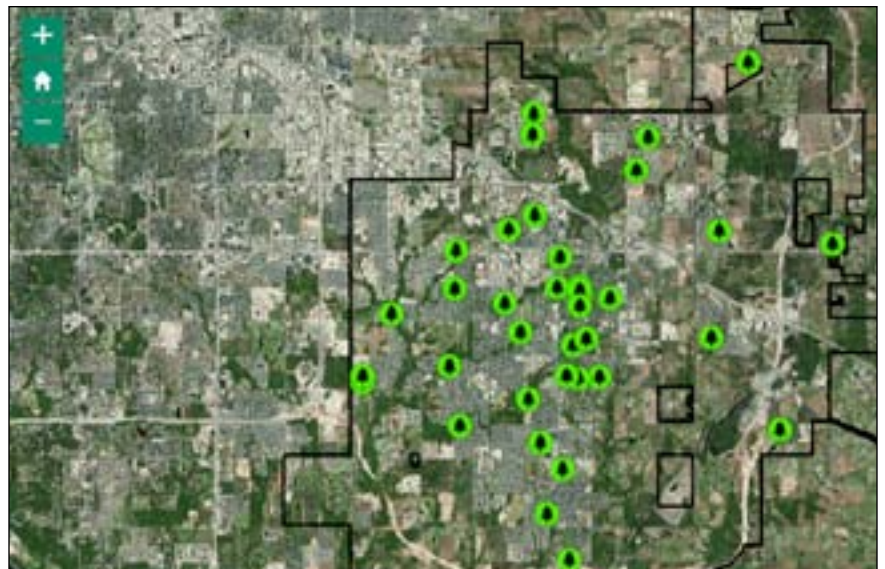

## How to use the Parks and Recreation Locator

There are several ways to locate a park:

 1) Search box: enter your (or any) address to find a nearby park or enter a park name to find out what facilities it offers.

 2) With your device's location services turned on, you can use your current location to find a nearby park.

3) Select activities or facilities from the "Activity" tab and a list of parks with those facilities available is shown.

4) Interact with the map to find your desired park.

## Map Navigation

To zoom in and out:

In the upper left corner, click the plus sign (+) to zoom in and the minus sign (-) to zoom out.

You can define a specific area by holding down the shift key and dragging a box on the map to zoom in to the specified area.