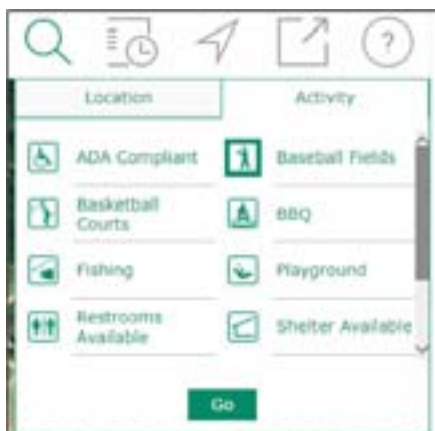

# Parks and Recreation Locator Quick Start Guide

This online tool, available at [www.BrokenArrowOK.gov/Parks](http://www.BrokenArrowOK.gov/Parks), allows people to find all relevant information about any City-owned park or recreation facility. The tool works on both desktop computers and mobile devices.

## How to use the Parks and Recreation Locator

There are several ways to locate a park:

 1) Search box: enter your (or any) address to find a nearby park or enter a park name to find out what facilities it offers.

 2) With your device's location services turned on, you can use your current location to find a nearby park.

3) Select activities or facilities from the "Activity" tab and a list of parks with those facilities available is shown.

4) Interact with the map to find your desired park.