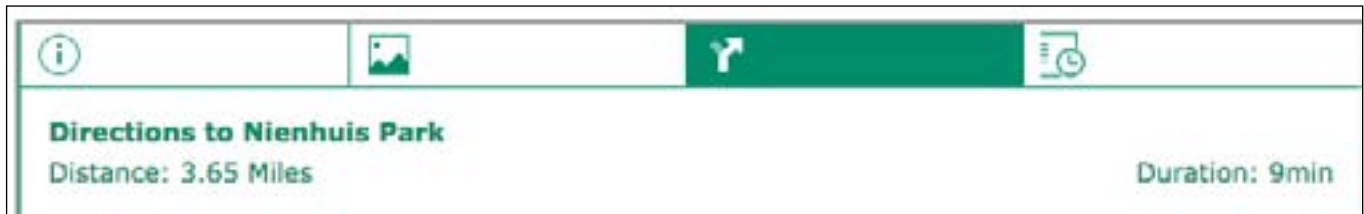

Map Navigation

To zoom in and out:

In the upper left corner, click the plus sign (+) to zoom in and the minus sign (-) to zoom out.

You can define a specific area by holding down the shift key and dragging a box on the map to zoom in to the specified area.

Your mouse's scroll wheel can also zoom in and out.

To move the map:

Click and hold anywhere on the map and move your finger or mouse to move the map.

To find out about a park:

Click on the tree symbol to pull up information about that facility.

The Home symbol returns you to the default view.

Directions

Once a desired park is found, you can get directions to it by clicking the directions symbol on the park information window and put in your starting address or use your current location.